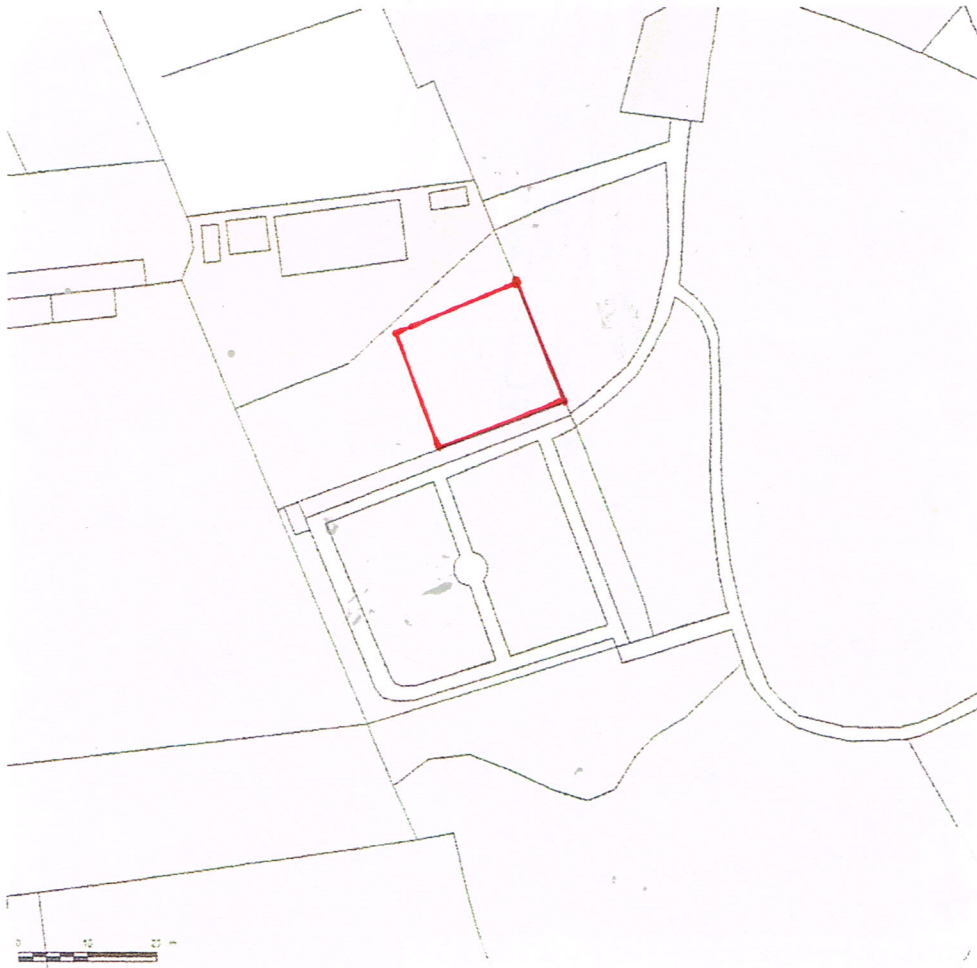

**Cuerden Valley Park**  
**Day Nursery Temp Building Proposal**  
Site Location Plan @ 1:1250

**SITE LOCATION PLAN**  
**AREA 2 HA**  
**SCALE 1:1250**

**CENTRE COORDINATES: 356399, 423694**

Supplied by Streetwise Maps Ltd  
[www.streetwise.net](http://www.streetwise.net)  
Licence No: 100047474  
25/11/2011 10:29